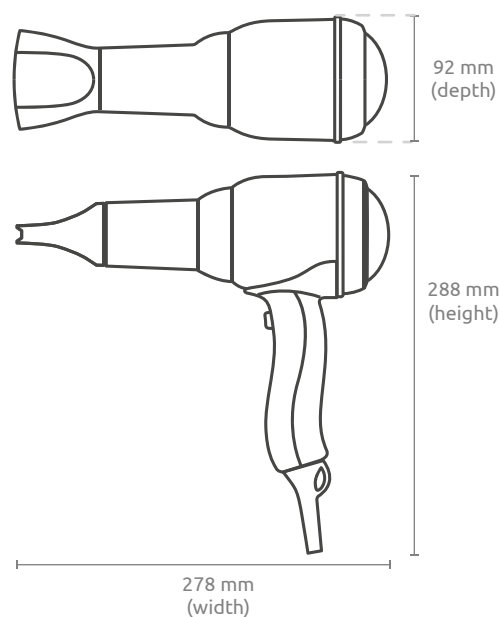

Medidas & Peso (alt. x anc. x fon.)

- * Dimensiones: 288 x 274 x 92 mm.
- * Peso: información pendiente.

Logística Info (alt. x anc. x fon.)

- * Caja máster: 596 x 242 x 319 mm.
- * Peso caja máster: 6.84 kg.
- * Cantidad: 6 uds.

Ghessu

The Inside Hospitality

STEEL MASTER hairdryer 1800 W

Ref

306907

EN

Features

- * 1800 W professional hairdryer.
- * PM-Pro motor.
- * High quality steel body.
- * Ripple wire SECURITY heating element
- * 6 air flow/temperature combinations.
- * Ultra narrow concentrator nozzle.
- * Removable metal filter.
- * Spiral cable.

Measurements & Weight (h x w x d)

- * Dimensions: 288 x 274 x 92 mm.
- * Weight: information pending.

Logistics Info (h x w x d)

- * Master box: 596 x 242 x 319 mm.
- * Master box weight: 6.84 kg.
- * Quantity: 6 pcs.