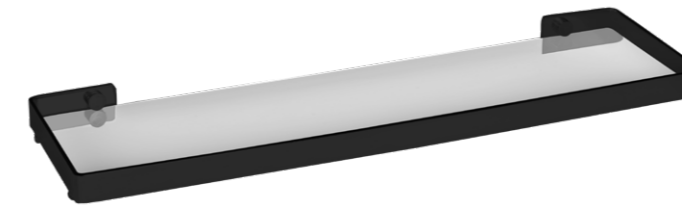

Portarrollos reserva LINER.
 Acabado: negro mate.
 Material: acero inoxidable.
 Reserva toilet roll holder LINER.
 Finish: matte black.
 Material: stainless steel.
 135 x 20 x 70 mm.

131301-N
Toallero bidé LINER.
Acabado: negro mate.
Material: acero inoxidable.
Bidet towel rail LINER.
Finish: matte black.
Material: stainless steel.
20 x 218 x 64 mm.

130201-N
Toallero barra 30 cm LINER.
Acabado: negro mate.
Material: acero inoxidable.
Towel bar 30 cm LINER.
Finish: matte black.
Material: stainless steel.
20 x 300 x 60 mm.

130301-N
Toallero barra 40 cm LINER.
Acabado: negro mate.
Material: acero inoxidable.
Towel bar 40 cm LINER.
Finish: matte black.
Material: stainless steel.
20 x 400 x 60 mm.