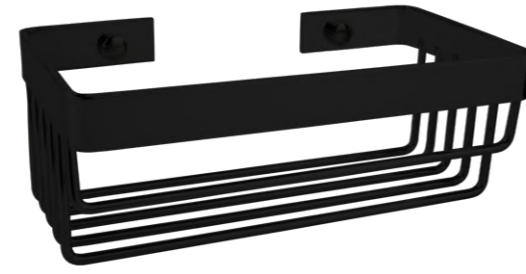

130601-AR-N
Esponjera rectangular rejilla LINER.
Acabado: negro mate.
Material: acero inoxidable.
Square shower basket LINER.
Finish: matte black.
Material: stainless steel.
75 x 210 x 110 mm.