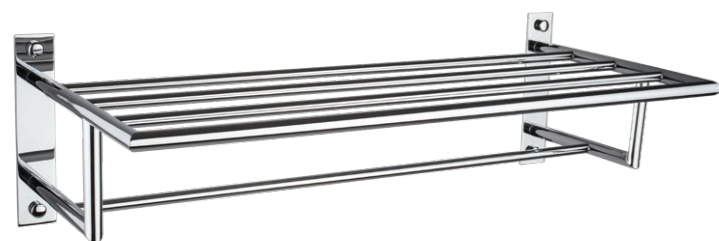

151200

Toallero repisa con barra cuatro anclajes METRO 50 cm.
Acabado: cromo brillo.
Material: latón.
Towel shelf with bar four anchors METRO 50 cm.
Finish: bright chrome.
Material: brass.
150 x 530 x 228 mm.