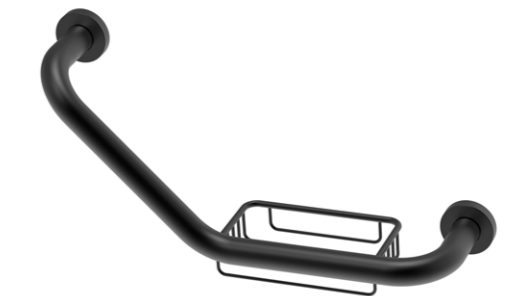

061900-N
Asa bañera curva con jabonera.
Acabado: negro mate.
Material: latón.
Grab rail with shower basket.
Finish: matte black.
Material: brass.
165 x 510 x 120 mm.