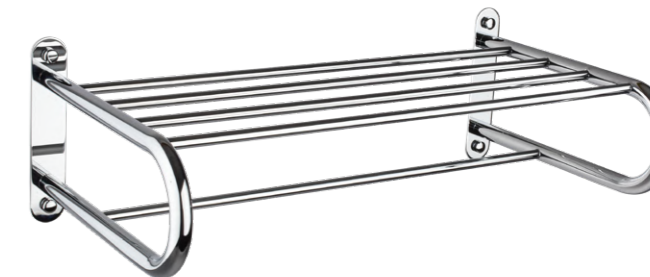

061500

Toallero repisa pletinas con barra 4 anclajes NOA 50 cm.
Acabado: cromo brillo.
Material: latón.
Towel shelf with bar 4 anchors NOA 50 cm.
Finish: bright chrome.
Material: brass.
145 x 480 x 260 mm.