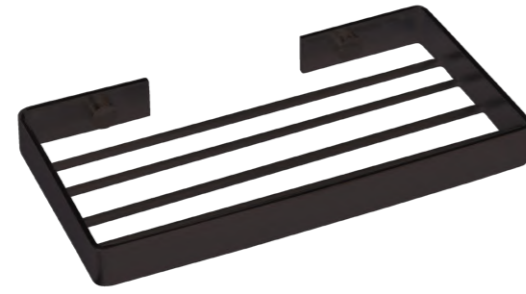

130601-N
Esponjera rejilla rectangular LINER.
Acabado: negro mate.
Material: acero inoxidable.
Square shower basket LINER.
Finish: matte black.
Material: stainless steel.
20 x 195 x 105 mm.