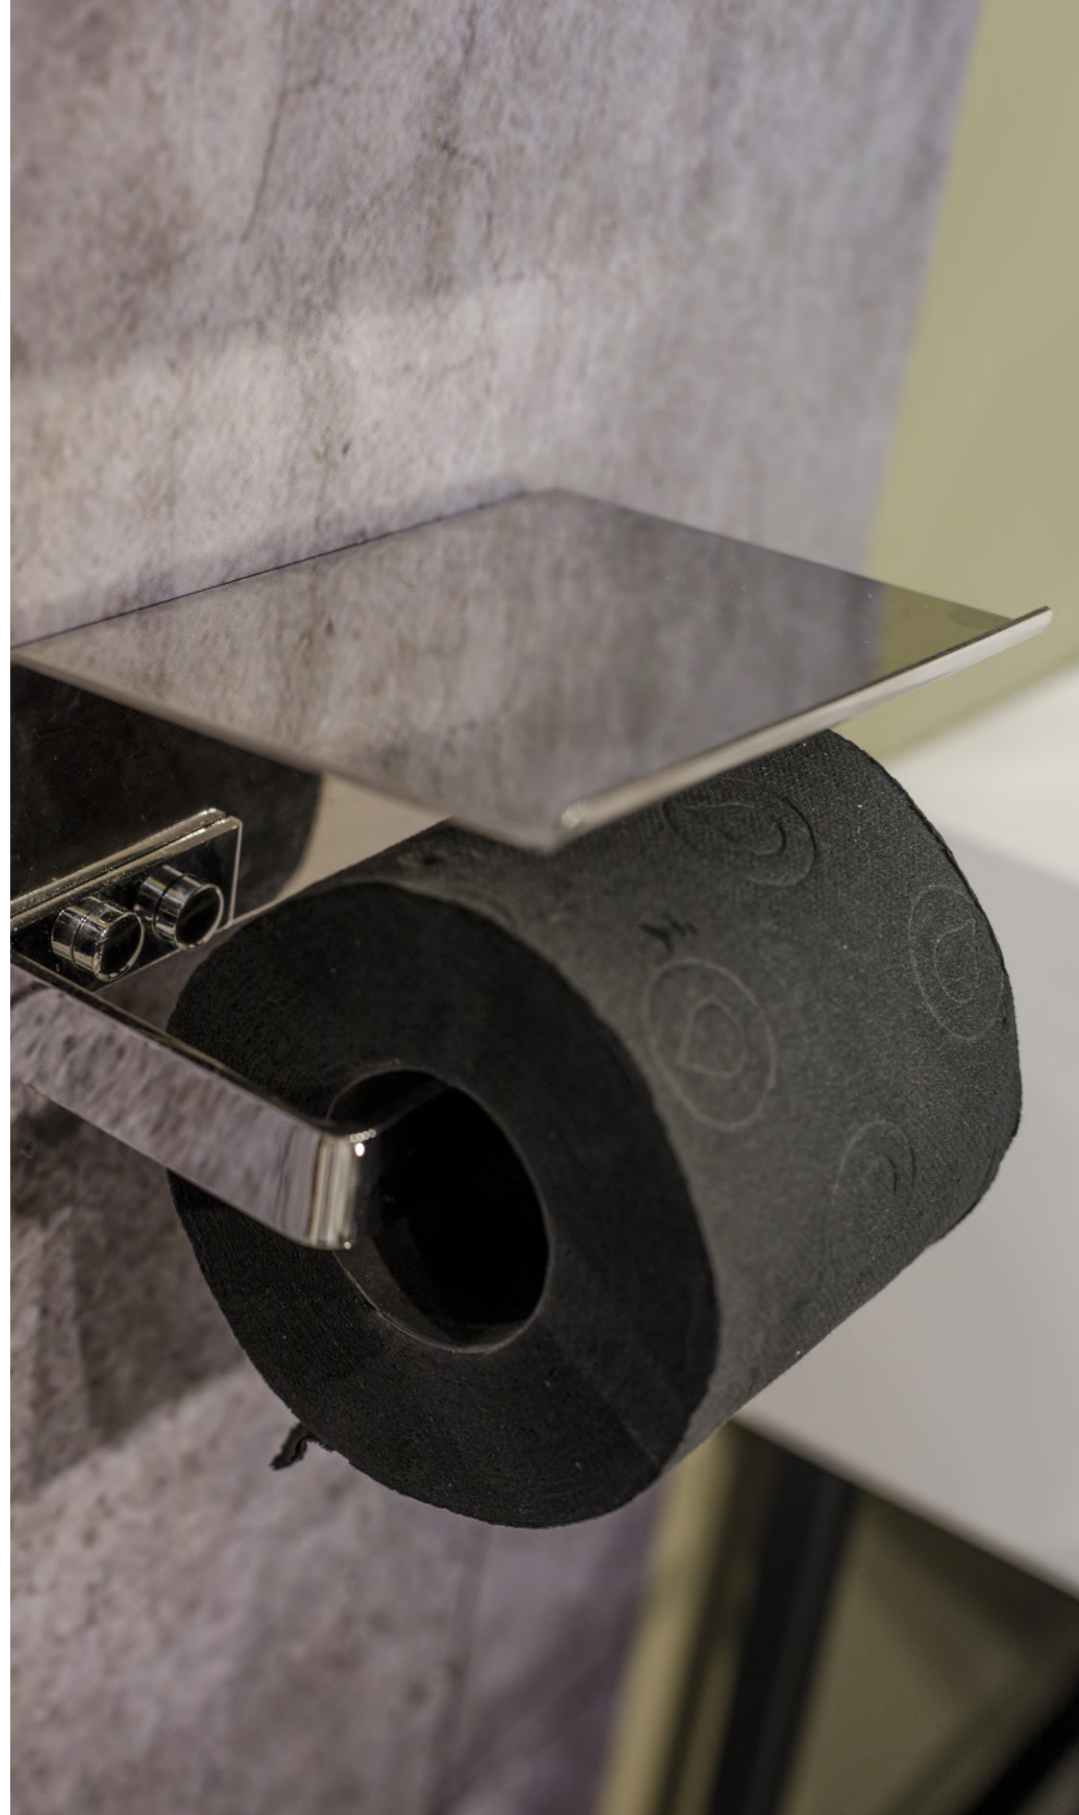

Hangers
Toilet roll holders
Towel racks
Towel shelves
Grab rails
Shower baskets
Toilet brush holders

130001/130002
 Percha 90° LINER.
 Acabado: inox brillo/satinado.
 Material: acero inoxidable.
 90° robe hook LINER.
 Finish: bright/satin.
 Material: stainless steel.
 60 x 20 x 52 mm.