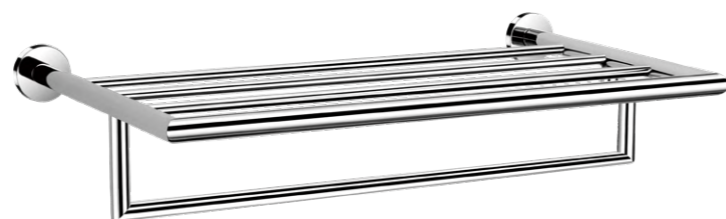

061311

Toallero repisa con barra NOA 50 cm.
Acabado: cromo brillo.
Material: latón.
Towel shelf with bar NOA 50 cm.
Finish: bright chrome.
Material: brass.
134 x 552 x 270 mm.