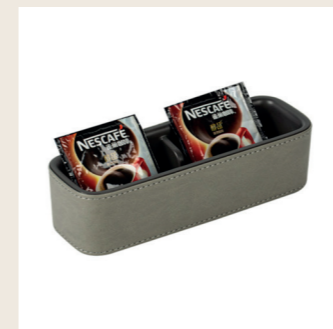

506349
WELCOME TRAY

Leatherette stone
300 x 320 x 230 mm.

506350
BIG WELCOME TRAY

Leatherette stone
35 x 395 x 265 mm.

506351
SACHET TRAY

Leatherette stone
60 x 100 x 90 mm.

506352
SACHET TRAY

Leatherette stone
55 x 185 x 65 mm.

506353
REMOTE CONTROL HOLDER

Leatherette stone
90 x 100 x 120 mm.

ACCESSORIES & COMPLEMENTS

506308
TISSUE DISPENSER

Leatherette black
85 x 250 x 135 mm.

506335
TISSUE DISPENSER

Leatherette sand
85 x 250 x 135 mm.