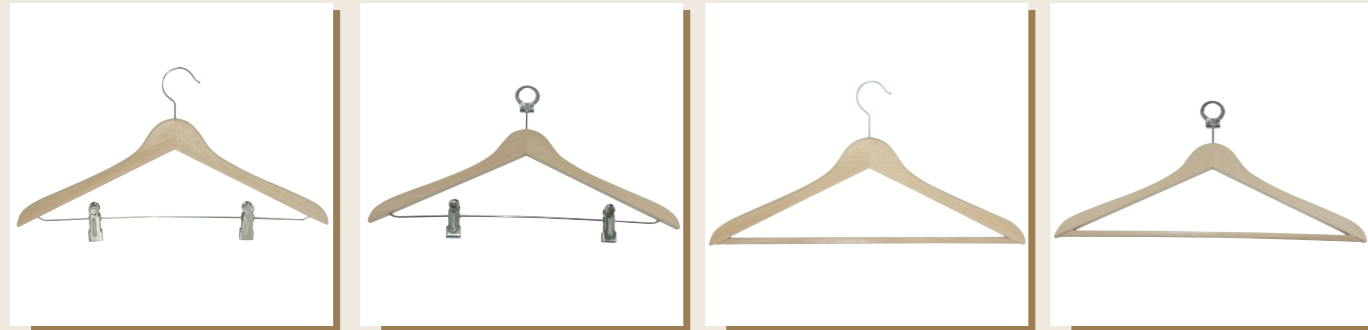

ACCESSORIES & COMPLEMENTS

700900	701100+700200	701200	701400+700200
WOODEN HANGER WITH METAL CLIPS	WOODEN SECURITY HANGER WITH METAL CLIPS	WOODEN HANGER WITH HOOK	WOODEN SECURITY HANGER
265 x 450 x 12 mm.	265 x 450 x 12 mm.	225 x 450 x 12 mm.	225 x 450 x 12 mm.

Customisable wooden hangers with laser engraving