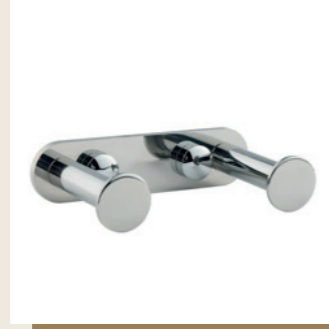

RESERVA TOILET ROLL HOLDER

Chrome/Satin
155 x 45 x 90 mm.

030500/030502
030600/030602

TOWEL BAR
30 / 45 CM

Chrome/Satin
45 x 300 x 85 mm.
45 x 450 x 85 mm.

030700/030702
030800/030802

TOWEL BAR
60 / 90 CM

Chrome/Satin
45 x 600 x 85 mm.
45 x 900 x 85 mm.

031200/031202

DOUBLE TOWE RAIL

Chrome/Satin
46 x 526 x 135 mm.

020700/020702

TOWEL RING

Chrome/Satin
230 x 210 x 55 mm.

MINOX

Series of accessories made of stainless steel.
Possibility of customised finish: chrome, satin, copper, brass, etc...

090100/090102

SINGLE ROBE HOOK

Chrome/Satin
20 x 20 x 65 mm.

091100/091102

DOUBLE ROBE HOOK

Chrome/Satin
20 x 80 x 45 mm.

091200/091202

RESERVA TOILET ROLL HOLDER