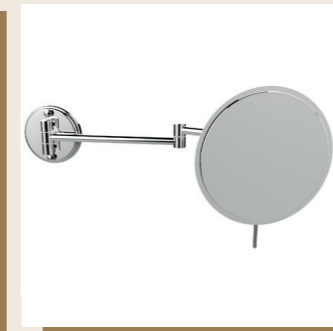

200603
JOYSTICK MAGNIFYING MIRROR
2 ARM
Bright chrome
217 x 460 x 64 mm.