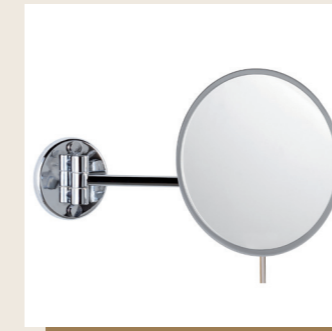

(*) 204001, 204001-N, 204004, 204004-N, 204006, 204006-N:
New design with three different colour temperatures: cool light, natural light and warm light.

MAGNIFYING MIRRORS

200602
JOYSTICK III MAGNIFYING MIRROR
Bright chrome
446 x 202 x 121 mm.

201600
KEOPS MAGNIFYING MIRROR
Bright chrome
236 x 135 x 100 mm.

201400
SLIM MAGNIFYING MIRROR
Bright chrome
446 x 202 x 121 mm.

200601-2
JOYSTICK II MAGNIFYING MIRROR
1 ARM
Bright chrome
238 x 202 x 105 mm.