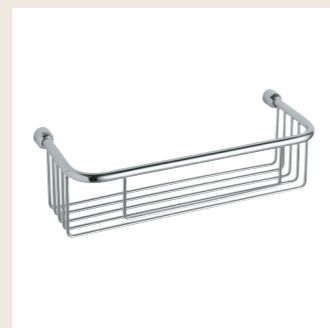

GRAB RAIL

600100/600102

GRAB RAIL 30 CM

Chrome/Satin
61 x 331 x 79 mm.

SHOWER BASKETS

Series of accessories made of stainless steel.
Possibility of customised finish: chrome, satin, brushed copper, brushed brass, matte black, etc...

064205
SQUARE SHOWER BASKET
Chrome
53 x 300 x 124 mm.

041600/041602
CORNER SHOWER BASKET
Chrome/Satin
20 x 250 x 125 mm.

041800/041802
SQUARE SHOWER BASKET
Chrome/Satin
25 x 200 x 90 mm.

041700/041702
SQUARE SHOWER BASKET
Chrome/Satin
25 x 120 x 90 mm.

101200/101202
SMALL SQUARE SHOWER BASKET
Chrome/Satin
37 x 160 x 110 mm.

101100/101102
MEDIUM SQUARE SHOWER BASKET
Chrome/Satin
30 x 210 x 110 mm.

101000/101002
LARGE SQUARE SHOWER BASKET
Chrome/Satin
85 x 315 x 125 mm.