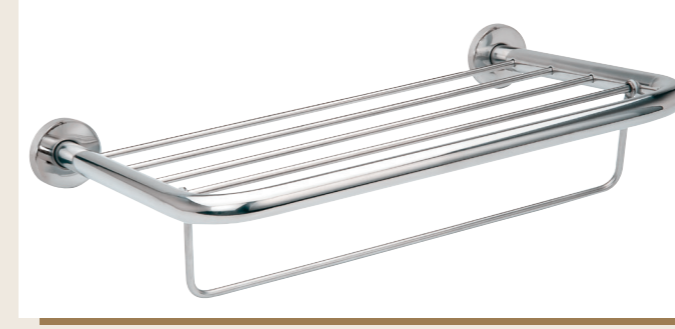

TOILET ROLL HOLDER WITHOUT LID

Chrome/Satin
20 x 20 x 135 mm.

090300/090302

90° TOILET ROLL HOLDER WITHOUT LID

Chrome/Satin
20 x 160 x 80 mm.

090900/090902

RESERVA TOILET ROLL HOLDER

Chrome/Satin
160 x 20 x 80 mm.

090400-500-600
094020-502-602
TOWEL BAR
30-45-60 CM
Chrome/Satin
20 x 330 x 80 mm.
20 x 480 x 80 mm.
20 x 630 x 80 mm.

TOWEL SHELVES

Series of accessories made of stainless steel.
Possibility of customised finish: chrome, satin, brushed copper, brushed brass, matte black, etc...